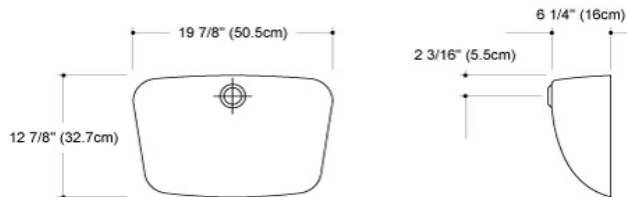

MIRANDA (17-1/4" x 13" INTEGRAL WITH OVERFLOW - shown with accent bowl option)

WAVE (17-3/4" X 12" INTEGRAL WITH OVERFLOW)

NOVI (17" X 10-3/4" INTEGRAL WITH OVERFLOW) - for both 19" and 22" decks

LeBOWL (19-7/8" X 12-7/8" INTEGRAL WITH OVERFLOW - shown with accent color bowl in specialty color)

ROYALE (22-3/4" X 18-1/2" INTEGRAL WITH OVERFLOW)

PORCELAIN UNDER-MOUNT SERIES
Large 18" X 12-1/4" x 6-1/4" deep (pictured)
Small 16" x 11" x 5-1/4" deep (for 19" decks)

TCM Rectangular Porcelain Bowl
Bowl depth at center point 6-1/4"