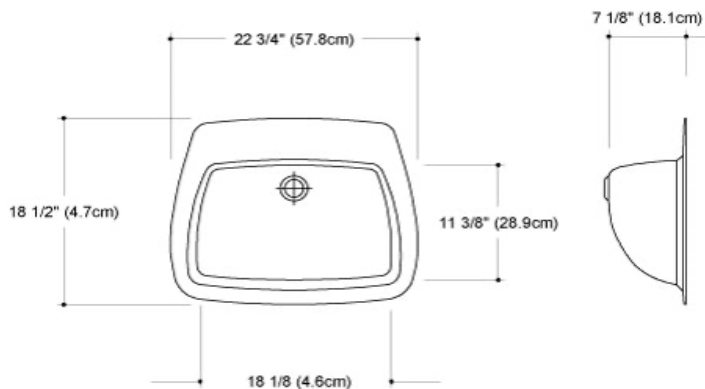

MIRANDA (17-1/4" x 13" INTEGRAL WITH OVERFLOW - shown with accent bowl option)

WAVE (17-3/4" X 12" INTEGRAL WITH OVERFLOW)

NOVI (17" X 10-3/4" INTEGRAL WITH OVERFLOW) - for both 19" and 22" decks

LeBOWL (19-7/8" X 12-7/8" INTEGRAL WITH OVERFLOW - shown with accent color bowl in specialty color)

ROYALE (22-3/4" X 18-1/2" INTEGRAL WITH OVERFLOW)

PORCELAIN UNDER-MOUNT SERIES
Large 18" X 12-1/4" x 6-1/4" deep (pictured)
Small 16" x 11" x 5-1/4" deep (for 19" decks)

TCM Rectangular Porcelain Bowl
Bowl depth at center point 6-1/4"