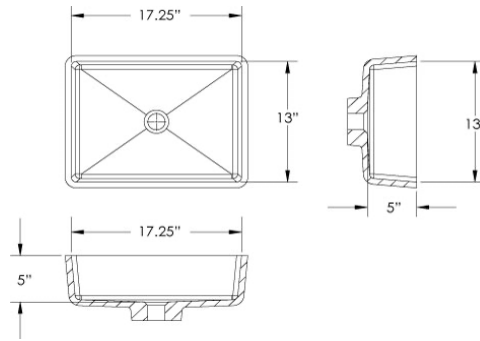

MIRANDA (17-1/4" x 13" INTEGRAL WITH OVERFLOW - shown with accent bowl option)

WAVE (17-3/4" X 12" INTEGRAL WITH OVERFLOW)

NOVI (17" X 10-3/4" INTEGRAL WITH OVERFLOW) - for both 19" and 22" decks

LeBOWL (19-7/8" X 12-7/8" INTEGRAL WITH OVERFLOW - shown with accent color bowl in specialty color)

ROYALE (22-3/4" X 18-1/2" INTEGRAL WITH OVERFLOW)

PORCELAIN UNDER-MOUNT SERIES
Large 18" X 12-1/4" x 6-1/4" deep (pictured)
Small 16" x 11" x 5-1/4" deep (for 19" decks)

TCM Rectangular Porcelain Bowl
Bowl depth at center point 6-1/4"