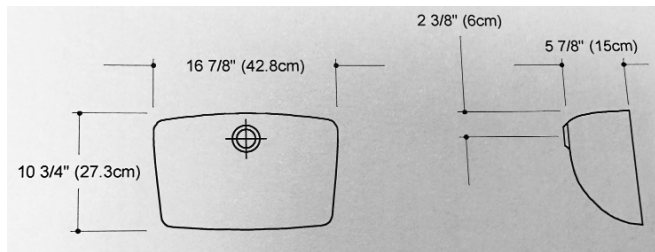

MIRANDA (17-1/4" x 13" INTEGRAL WITH OVERFLOW - shown with accent bowl option)

WAVE (17-3/4" X 12" INTEGRAL WITH OVERFLOW)

NOVI (17" X 10-3/4" INTEGRAL WITH OVERFLOW) - for both 19" and 22" decks

LeBOWL (19-7/8" X 12-7/8" INTEGRAL WITH OVERFLOW - shown with accent color bowl in specialty color)

ROYALE (22-3/4" X 18-1/2" INTEGRAL WITH OVERFLOW)

PORCELAIN UNDER-MOUNT SERIES
Large 18" X 12-1/4" x 6-1/4" deep (pictured)
Small 16" x 11" x 5-1/4" deep (for 19" decks)

TCM Rectangular Porcelain Bowl
Bowl depth at center point 6-1/4"