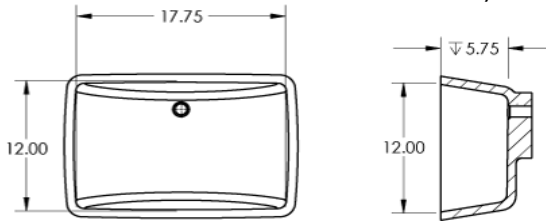

MIRANDA (17-1/4" x 13" INTEGRAL WITH OVERFLOW - shown with accent bowl option)

WAVE (17-3/4" X 12" INTEGRAL WITH OVERFLOW)

NOVI (17" X 10-3/4" INTEGRAL WITH OVERFLOW) - for both 19" and 22" decks

LeBOWL (19-7/8" X 12-7/8" INTEGRAL WITH OVERFLOW - shown with accent color bowl in specialty color)

ROYALE (22-3/4" X 18-1/2" INTEGRAL WITH OVERFLOW)

PORCELAIN UNDER-MOUNT SERIES
Large 18" X 12-1/4" x 6-1/4" deep (pictured)
Small 16" x 11" x 5-1/4" deep (for 19" decks)

TCM Rectangular Porcelain Bowl
Bowl depth at center point 6-1/4"